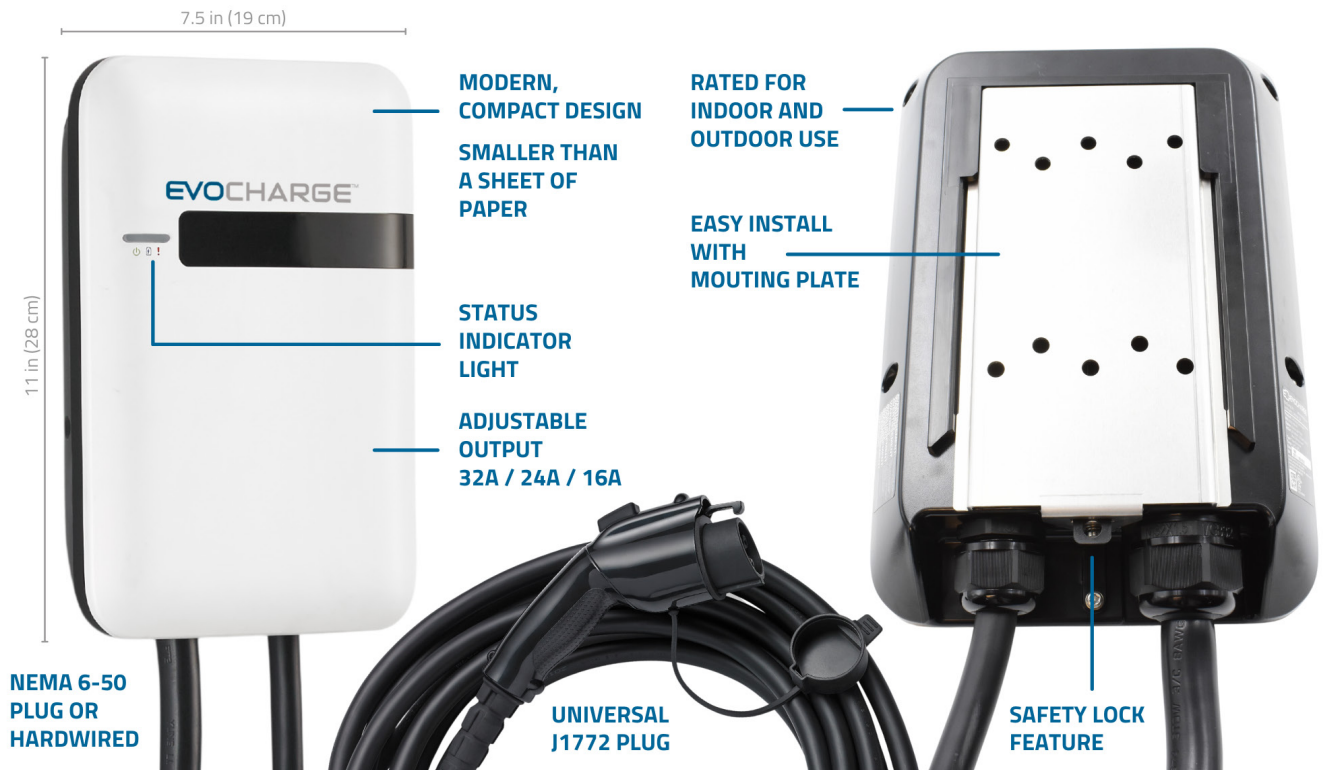

Features	EVSE	iEVSE®	iEVSE Plus
WiFi		✓	✓
Mobile App Capability*		✓	✓
Remote Monitoring*		✓	✓
Access Control*		✓	✓
Local Load Management		✓	✓
RFID Technology			✓
LTE Cellular Connectivity			✓

* With network service provider subscription

SAFETY RATINGS

- ADA/OSHA compliant: keep charging areas safe with cable management, and by mounting the stations at an accessible height
- NEMA 4-rated: Suitable for use inside a garage or outside in a parking lot
- Charging stations are UL listed, and EvoReel cable management is ETL listed