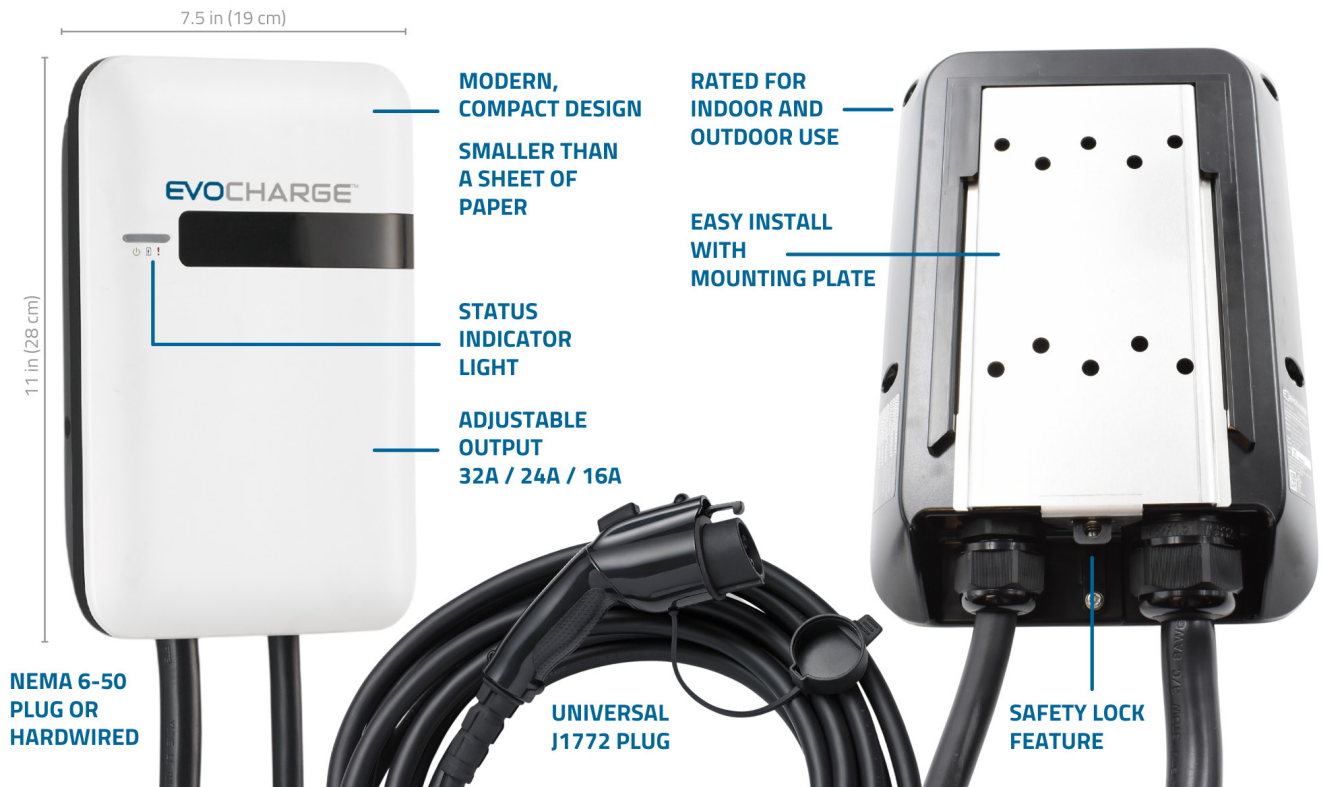

PRODUCT FEATURES

- SAE J1772 charging handle works with all EVs in North America (Tesla with adapter)
- RFID card reader option available
- NEMA 4 rated for indoor and outdoor use
- Multiple cord lengths, cable management, and mounting options

ONLINE TOOLS

Utilize our online tools to find the charging station that is right for you, or to learn how quickly our stations will charge your EV. Find these tools at evocharge.com.

Features	EVSE	iEVSE®		iEVSE Plus
Power Output	32A	32A	40A	32A
Non-Networked	✓			
WiFi		✓	✓	✓
Mobile App Capability*		✓	✓	✓
Remote Monitoring*		✓	✓	✓
Access Control*		✓	✓	✓
Local Load Management		✓	✓	✓
RFID Technology				✓
LTE Cellular Connectivity				✓

* With network service provider subscription

SAFETY RATINGS

- ADA/OSHA compliant: keep charging areas safe with cable management, and by mounting the stations at an accessible height
- NEMA 4-rated: Suitable for use inside a garage or outside in a parking lot
- Charging stations are UL listed, and EvoReel cable management is ETL listed