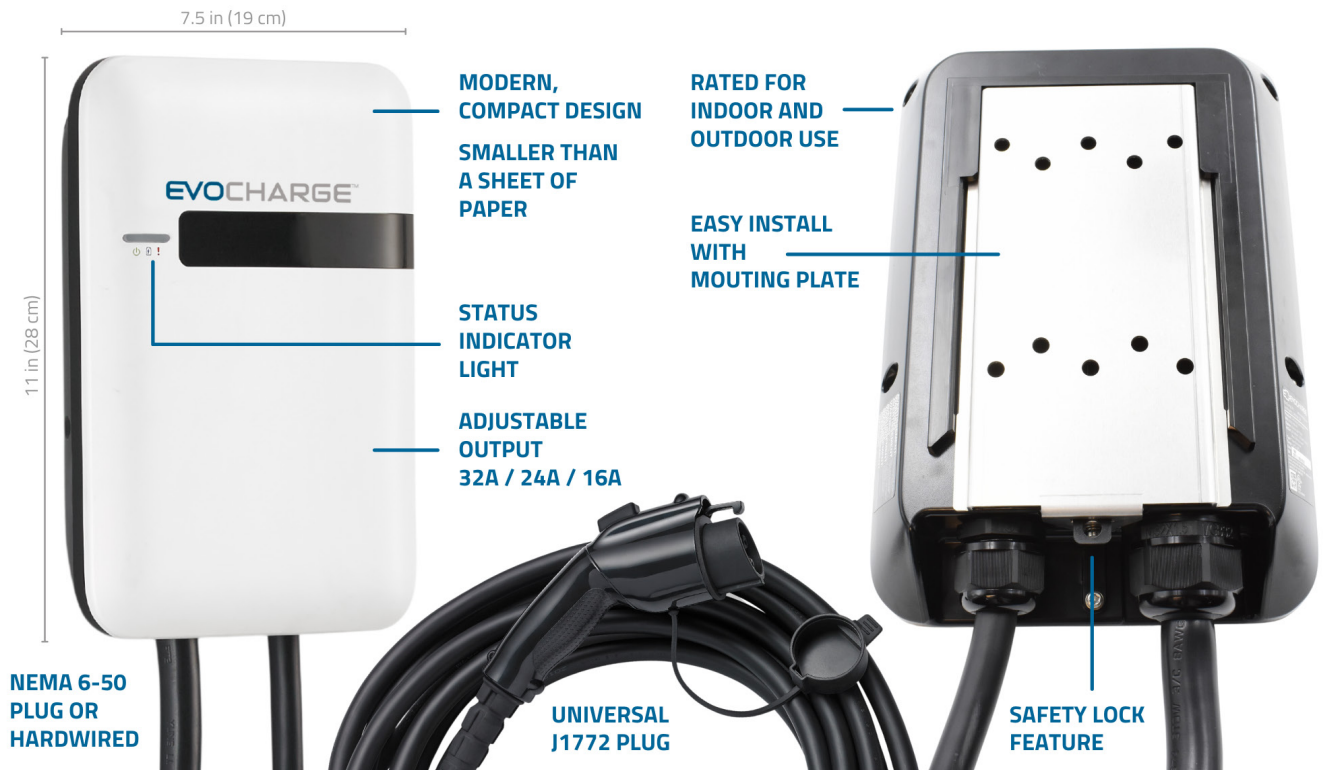

PRODUCT FEATURES

- SAE J1772 charging handle works with all EVs in North America (Tesla with adapter)
- RFID card reader option available
- NEMA 4 rated for indoor and outdoor use
- Multiple cord lengths, cable management, and mounting options

ONLINE TOOLS

Utilize our online tools to find the charging station that is right for you, or to learn how quickly our stations will charge your EV. Find these tools at evocharge.com.

Features	EVSE	iEVSE®		iEVSE Plus
Power Output	32A	32A	40A	32A
Non-Networked	✓			
WiFi		✓	✓	✓
Mobile App Capability*		✓	✓	✓
Remote Monitoring*		✓	✓	✓
Access Control*		✓	✓	✓
Local Load Management		✓	✓	✓
RFID Technology				✓
LTE Cellular Connectivity				✓

* With network service provider subscription

SAFETY RATINGS

- ADA/OSHA compliant: keep charging areas safe with cable management, and by mounting the stations at an accessible height
- NEMA 4-rated: Suitable for use inside a garage or outside in a parking lot
- Charging stations are UL listed, and EvoReel cable management is ETL listed