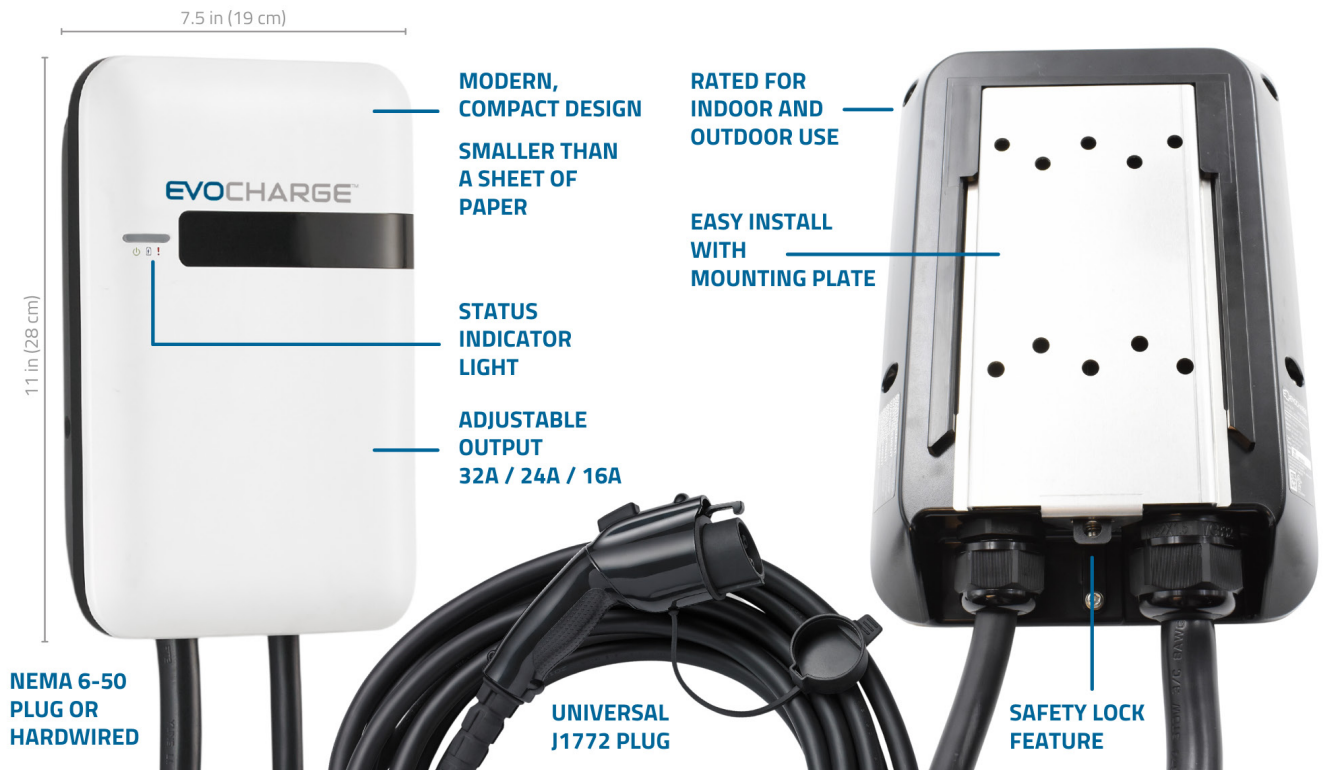

Showcase your facility's green initiatives

Safe, clean charging stations that are OSHA and ADA compliant

WHY EVOCHARGE?

- Choose from three connectivity options: non-networked, WiFi or 4G LTE. Optional RFID card reader-enabled systems make controlling access as simple as tap and charge.
- Industry-leading cable management systems keep cords out of the way to ensure safe, clean and efficient charging areas.
- Our True Open Charge Point Protocol (OCPP) allows you to select the third-party network provider of your choice, which makes managing the stations simple

PRODUCT FEATURES

- 208-240VAC, 7.2-7.7kW for faster charging
- SAE J1772 charging handle works with all EVs in North America (Tesla with adapter)
- RFID card reader option available
- NEMA 4 rated for indoor and outdoor use
- Multiple cord lengths, cable management, and mounting options

ONLINE TOOLS

Utilize our online tools to find the charging station that is right for you, or to learn how quickly our stations will charge your EV. Find these tools at evocharge.com.

Features	EVSE	iEVSE®		iEVSE Plus
Power Output	32A	32A	40A	32A
Non-Networked	✓			
WiFi		✓	✓	✓
Mobile App Capability*		✓	✓	✓
Remote Monitoring*		✓	✓	✓
Access Control*		✓	✓	✓
Local Load Management		✓	✓	✓
RFID Technology				✓
LTE Cellular Connectivity				✓

* With network service provider subscription

SAFETY RATINGS

- ADA/OSHA compliant: keep charging areas safe with cable management, and by mounting the stations at an accessible height
- NEMA 4-rated: Suitable for use inside a garage or outside in a parking lot
- Charging stations are UL listed, and EvoReel cable management is ETL listed