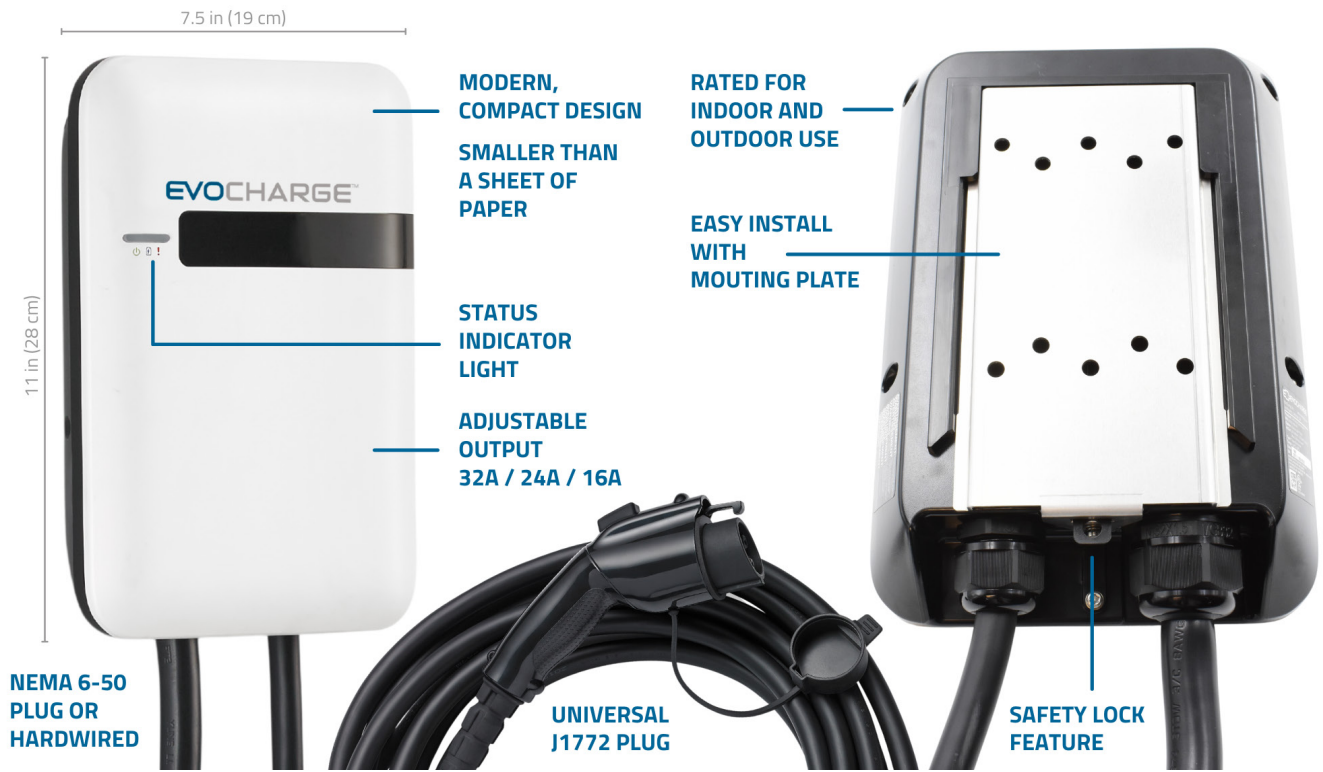

Features	EVSE	iEVSE®		iEVSE Plus
Power Output	32A	32A	40A	32A
Non-Networked	✓			
WiFi		✓	✓	✓
Mobile App Capability*		✓	✓	✓
Remote Monitoring*		✓	✓	✓
Access Control*		✓	✓	✓
Local Load Management		✓	✓	✓
RFID Technology				✓
LTE Cellular Connectivity				✓

* With network service provider subscription

SAFETY RATINGS

- ADA/OSHA compliant: keep charging areas safe with cable management, and by mounting the stations at an accessible height
- NEMA 4-rated: Suitable for use inside a garage or outside in a parking lot
- Charging stations are UL listed, and EvoReel cable management is ETL listed