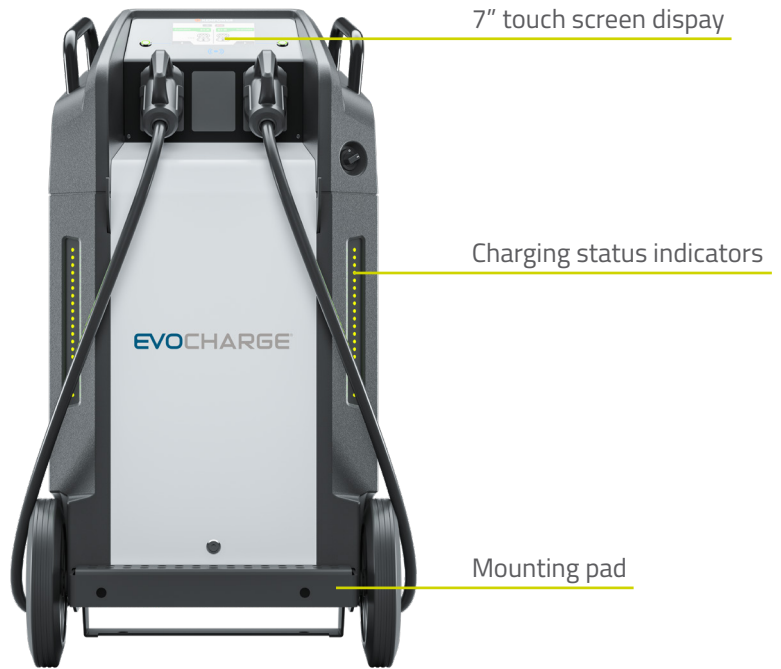

Mobile DC Fast Charging Station

FEATURES

Portable solution for use anywhere where fixed DC fast installations aren't feasible

- Perfect for fleets, automotive and tire repair shops, and service centers
- 500 or 800 VDC nominal
- 480V outlet required
- One or two port options
- RFID reader
- CCS1 charging handle
- Environmental protection for harsh outdoor conditions
- Removable wheels
- Multiple safety ratings

Up to
50kW
of power

1-2
charging ports