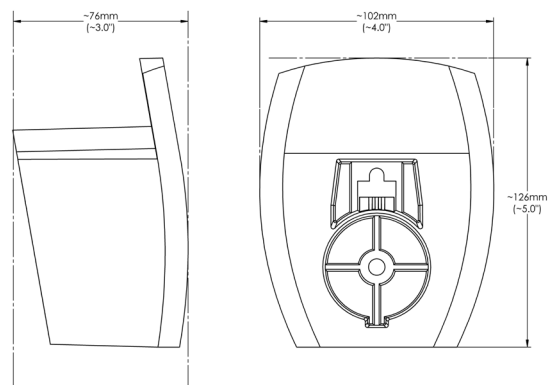

Holster

Visit evocharge.com for more information and to download an installation manual.