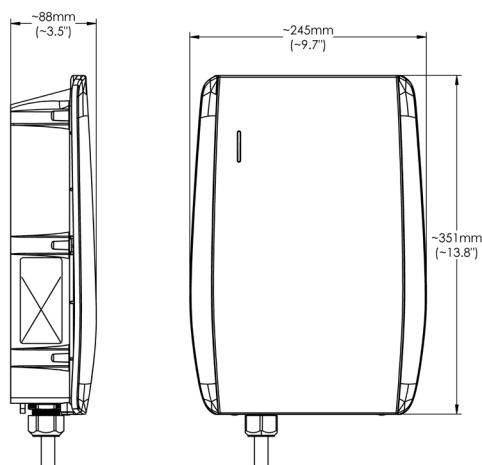

Certifications and Standards

Certification	UL2594, UL2231-1, UL2231-2, UL1998
EMC Compliance	FCC Part 15 Class B
IEC/ANSI	IEC 60204-1 IEC 61000-4-2 IEC 61000-4-3 IEC 61000-4-6 IEC 61000-6-2 IEC 61000-4-4 EN 55014-2 + IEC 61000-4-11 IEC 61000-4-8 IEEE 4
NEC 625 Compliant	
Warranty	Standard 3 Year Manufacture Limited Liability and 2 Year Optional

Enclosure

Charger Weight and Dimensions	11.68 lbs (5.3 kg) Shipping Weight: 14.8 lbs (6.7 kg) 9.7 in (W) x 13.8 in (H) x 3.5 in (D) (245 mm x 351 mm x 88 mm)
Operational Ratings	NEMA 4, Indoor/Outdoor Rated -22°F to 122°F (-30°C to 50°C) IK10 Impact Rating Humidity: 95% Non-Condensing
Storage Ratings	-40°F to 158°F (-40°C to 70°C) Humidity: up to 95% Non-Condensing
Display	LED Charge Status Indicator (Power/Ready, Charging, Fault)
Mounting Options	Mounting Bracket for Wall or Pedestal Installation
Cable Management	Remote Charging Handle Holster and Cable Hook Included

Charger