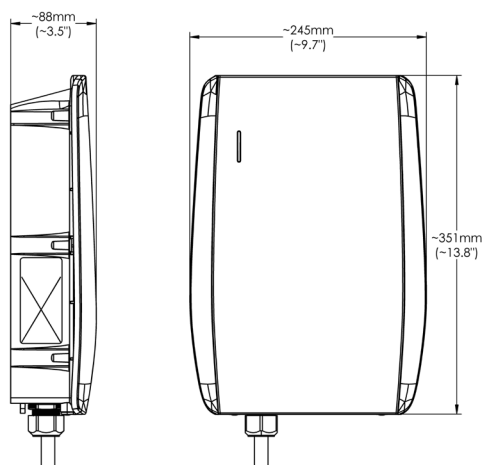

Certifications and Standards

Certification	UL2594, UL2231-1, UL2231-2, UL1998, Energy Star®, FCC
EMC Compliance	FCC Part 15 Class B
NEC 625 Compliant	
Warranty	Standard 3 Year Manufacture Limited Liability and 2 Year Optional

Enclosure

Charger Weight and Dimensions	11.68 lbs (5.3 kg) Shipping Weight: 14.8 lbs (6.7 kg) 9.7 in (W) x 13.8 in (H) x 3.5 in (D) (245 mm x 351 mm x 88 mm)
Operational Ratings	NEMA 4, Indoor/Outdoor Rated -22°F to 122°F (-30°C to 50°C) IK10 Impact Rating Humidity: up to 95% Non-Condensing
Storage Ratings	-40°F to 158°F (-40°C to 70°C) Humidity: up to 95% Non-Condensing
Display	LED Charge Status Indicator (Power/Ready, Charging, Fault)
Mounting Options	Mounting Bracket for Wall or Pedestal Installation
Cable Management	Remote Charging Handle Holster and Cable Hook Included

Charger