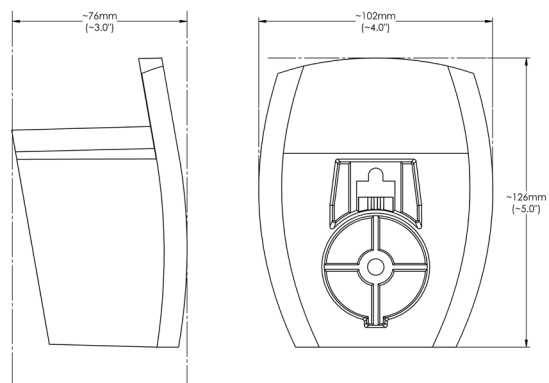

Holster

Visit evocharge.com for more information and to download an installation manual.