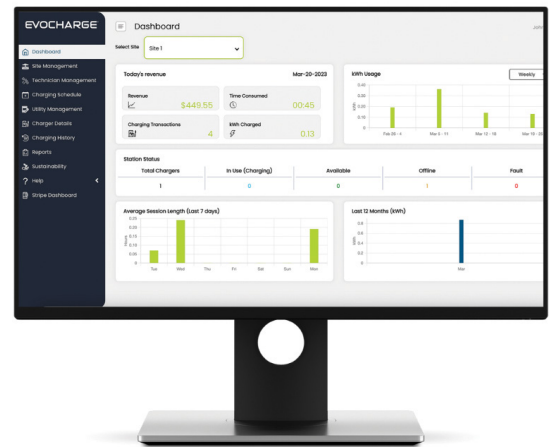

As an industry leader in Electric Vehicle Supply Equipment (EVSE) and cable management solutions, EvoCharge provides the most reliable, safe, and cost-effective charging stations and cable management systems for single-family, multi-family, workplace, and other commercial spaces. EvoCharge products are fully compatible with all EV and Plug-in Hybrid Electric Vehicles (PHEV) sold throughout the United States and Canada.

EvoCharge Network

EvoCharge Network is a fully integrated EV charging solution. This network software adds an easy way to manage EvoCharge charging stations, including payment processing, access controls, monitoring, and reporting capabilities. Focused on the needs of businesses such as hotels, multi-unit housing, workplaces, and fleets, property owners and managers can select the applicable, affordable, subscription tier to best meet the needs for EV charging within their site.

- Tiered plan options that match business needs
- Scale ports as demand changes
- Improve uptime with real-time monitoring
- Simplify setup with integrated technician portal

Tax and Rebates Incentives

EvoCharge charging stations may be eligible for utility discounts and rebates, and state or federal tax credits. Links to the U.S. and Canada Incentives and States with EvoCharge listed rebates can be accessed at evocharge.com/tax-rebates.