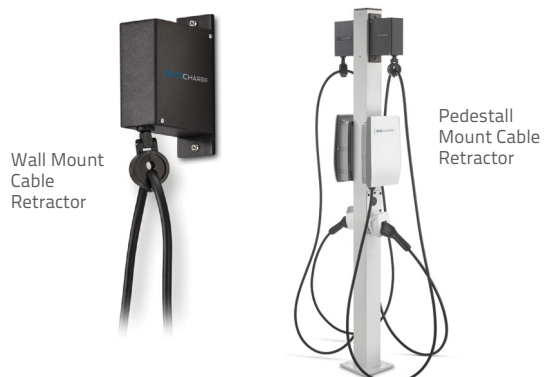

Power Stations and Cabinet – Fully scalable solution for adding power supply as EV needs increase.

Charging Station Accessories

Pedestals

Create a convenient, clean, and safe charging area with a pedestal configuration that meets your needs.

Concealed pedestals – hidden electrical raceway, mount one or two charging stations.

Integrated Retractor Pedestal – A complete all-in-one solution with retractable cable management. Great for single or dual charging.

Credit Card Payment Kiosk – Connect with networked chargers requiring physical card reader on site.

Cable Retractors

- Wall or pedestal mount
- Single or Dual 6 ft. Concealed Pedestal (charger sold separately)
- Works with Level 2 charging cables